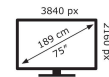

ad notam®

HIDDEN TECHNOLOGY - TECHNOLOGY BECOMES INVISIBLE.

DFU-0750-875

ACCESSORIES

MONITOR

Energy consumption per year, based on the power consumption of the screen operating 4 hours per day for 365 days. The actual energy consumption will depend on how the screen is used.

PACKAGE INCLUDES

- 1x DFU Monitor System
- 1x External Power Adaptor
- 1x AC Power Cord
- 1x IR Remote Control Waterproof incl. Batteries
- 1x User Manual