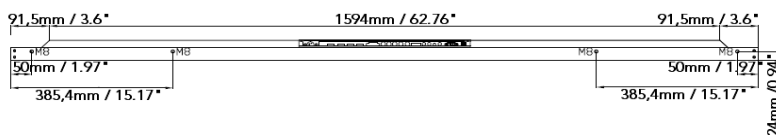

Topview

Drawing measure   mm
inches