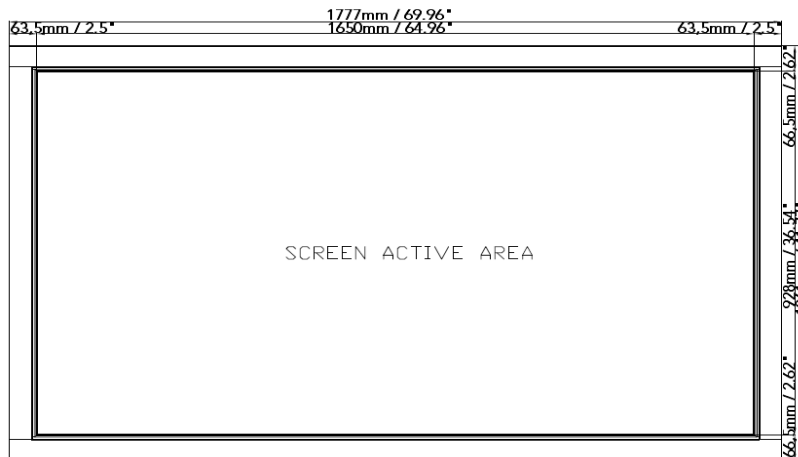

ad notam®

HIDDEN TECHNOLOGY - TECHNOLOGY BECOMES INVISIBLE.

DFU-0750-875

GENERAL INFORMATION

Article number	DFU-0750-875
Product dimensions *	1777 x 1061 x 53,7 mm (69,96" x 41,77" x 2,11")
Product weight	62 kg (136.69 lbs)
Permitted product usage	For In-Door-Use only
Operating temperature	0 to 50 Celcius (32 to 122 Fahrenheit)
Humidity	20% - 80%
HS Code	85 28 52 91
Packaging type	Wooden Crate
Packaging dimensions	1896 x 1248x 865 mm (74.65" x 49.13" x 34.06")
Packaging gross volume weight	409 kg

DRAWINGS

Frontview