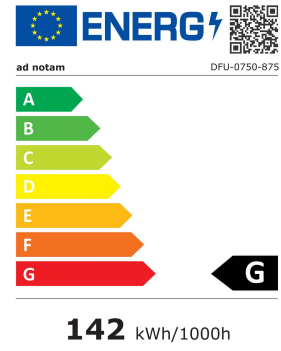

## MONITOR

Energy consumption per year, based on the power consumption of the screen operating 4 hours per day for 365 days. The actual energy consumption will depend on how the screen is used.

**DRAWINGS****Frontview****Sideview****Topview**

Drawing measure      mm  
inches

**ad notam**<sup>®</sup>

HIDDEN TECHNOLOGY - TECHNOLOGY BECOMES INVISIBLE.

**DFU-0750-875****SPECIFICATION**

|                                      |   |
|--------------------------------------|---|
| <b>Display type (Backlight type)</b> | TFT Thin Film Transistor (LED)  |
| <b>Screen diagonale</b>              | 74.5" (1892.73 mm)  |
| <b>Screen active area (WxH) **</b>   | 1650 x 928 mm (64.96" x 36.54")   |
| <b>Picture format</b>                | 16:9  |
| <b>Physical resolution</b>           | 3840 x 2160   |
| <b>Viewing angle</b>                 | Horizontal (Total / Left / Right): 178 / 89 / 89<br>Vertical (Total / Up / Down): 178 / 89 / 89 |
| <b>Brightness ***</b>                | max. 900 cd/m <sup>2</sup>  |
| <b>Contrast</b>                      | Typical 1100:1  |
| <b>Response time</b>                 | 8 ms  |
| <b>Refresh rate</b>                  | 60 Hz   |
| <b>Power consumption</b>             | DC 24V / Standby: 0,5W / 20,8mA / Maximum: 340W / 14,17A  |
| <b>OSD language</b>                  | Deutsch, English, Espanol, Francais, Italiano, Portugues, Chinese                               |
| <b>Certification</b>                 | EN 62368-1, EN 55032, EN 55024, EN 55013, EN 55020, EN 61000, EN 50581, EN 14372, IEC62321      |
| <b>Lifetime (backlight)</b>          | ~ 30.000 operating hours  |