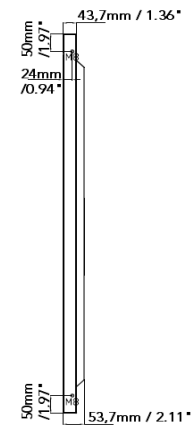

ad notam®

HIDDEN TECHNOLOGY - TECHNOLOGY BECOMES INVISIBLE.

DFU-0750-875

GENERAL INFORMATION

Article number	DFU-0750-875
Product dimensions *	1777 x 1061 x 53,7 mm (69,96" x 41,77" x 2,11")
Product weight	62 kg (136.69 lbs)
Permitted product usage	For In-Door-Use only
Operating temperature	0 to 50 Celcius (32 to 122 Fahrenheit)
Humidity	20% - 80%
HS Code	85 28 52 91
Packaging type	Wooden Crate
Packaging dimensions	1896 x 1248x 865 mm (74.65" x 49.13" x 34.06")
Packaging gross volume weight	409 kg

DRAWINGS

Frontview

Sideview

Topview

Drawing measure   mm
inches