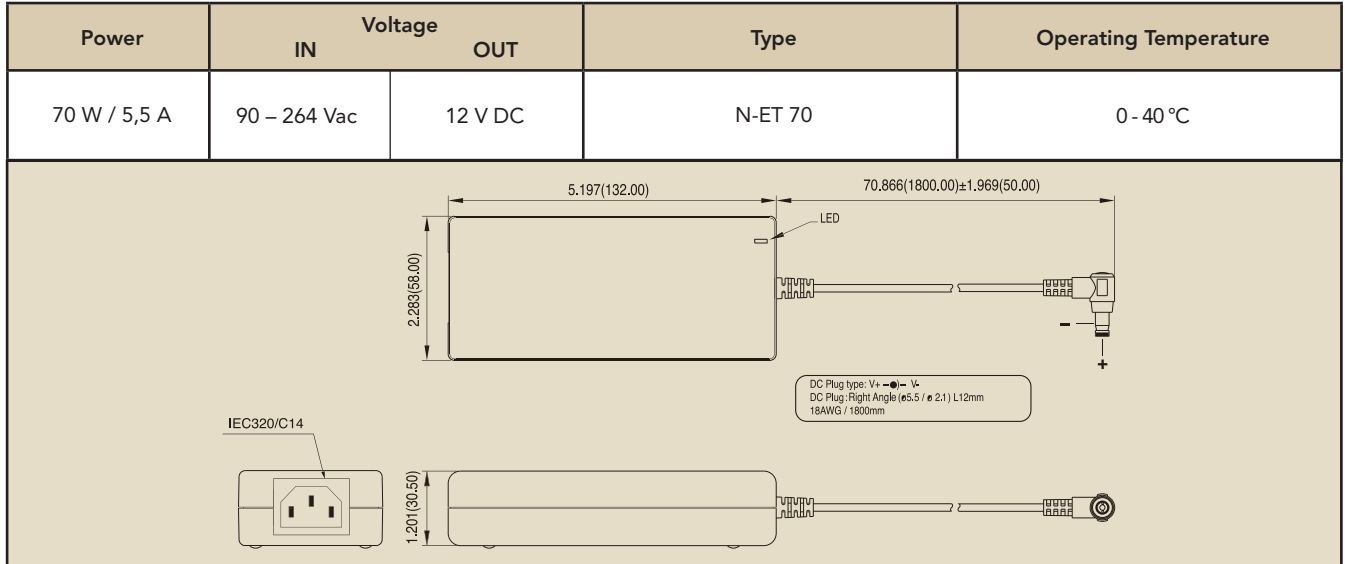

ad notam LCD TV-SERIES

TV 15.0"

Power supply:

Remote Control Aqua:

Type	Feature	Dimensions B x H x D
IR Infrared	Water resistant	110 x 58 x 38 mm 4.33" x 2.28" x 1.44"