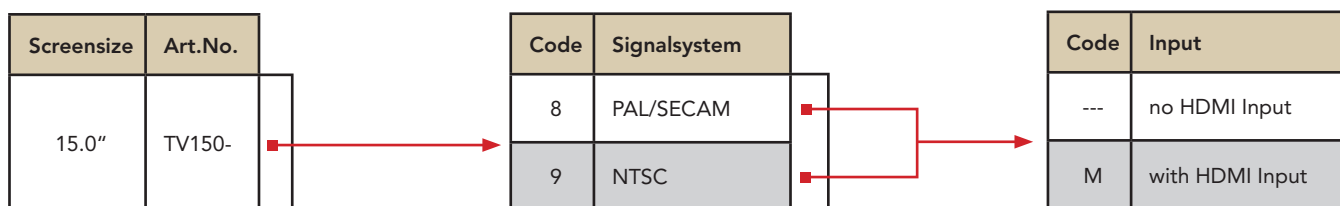

Article No.: