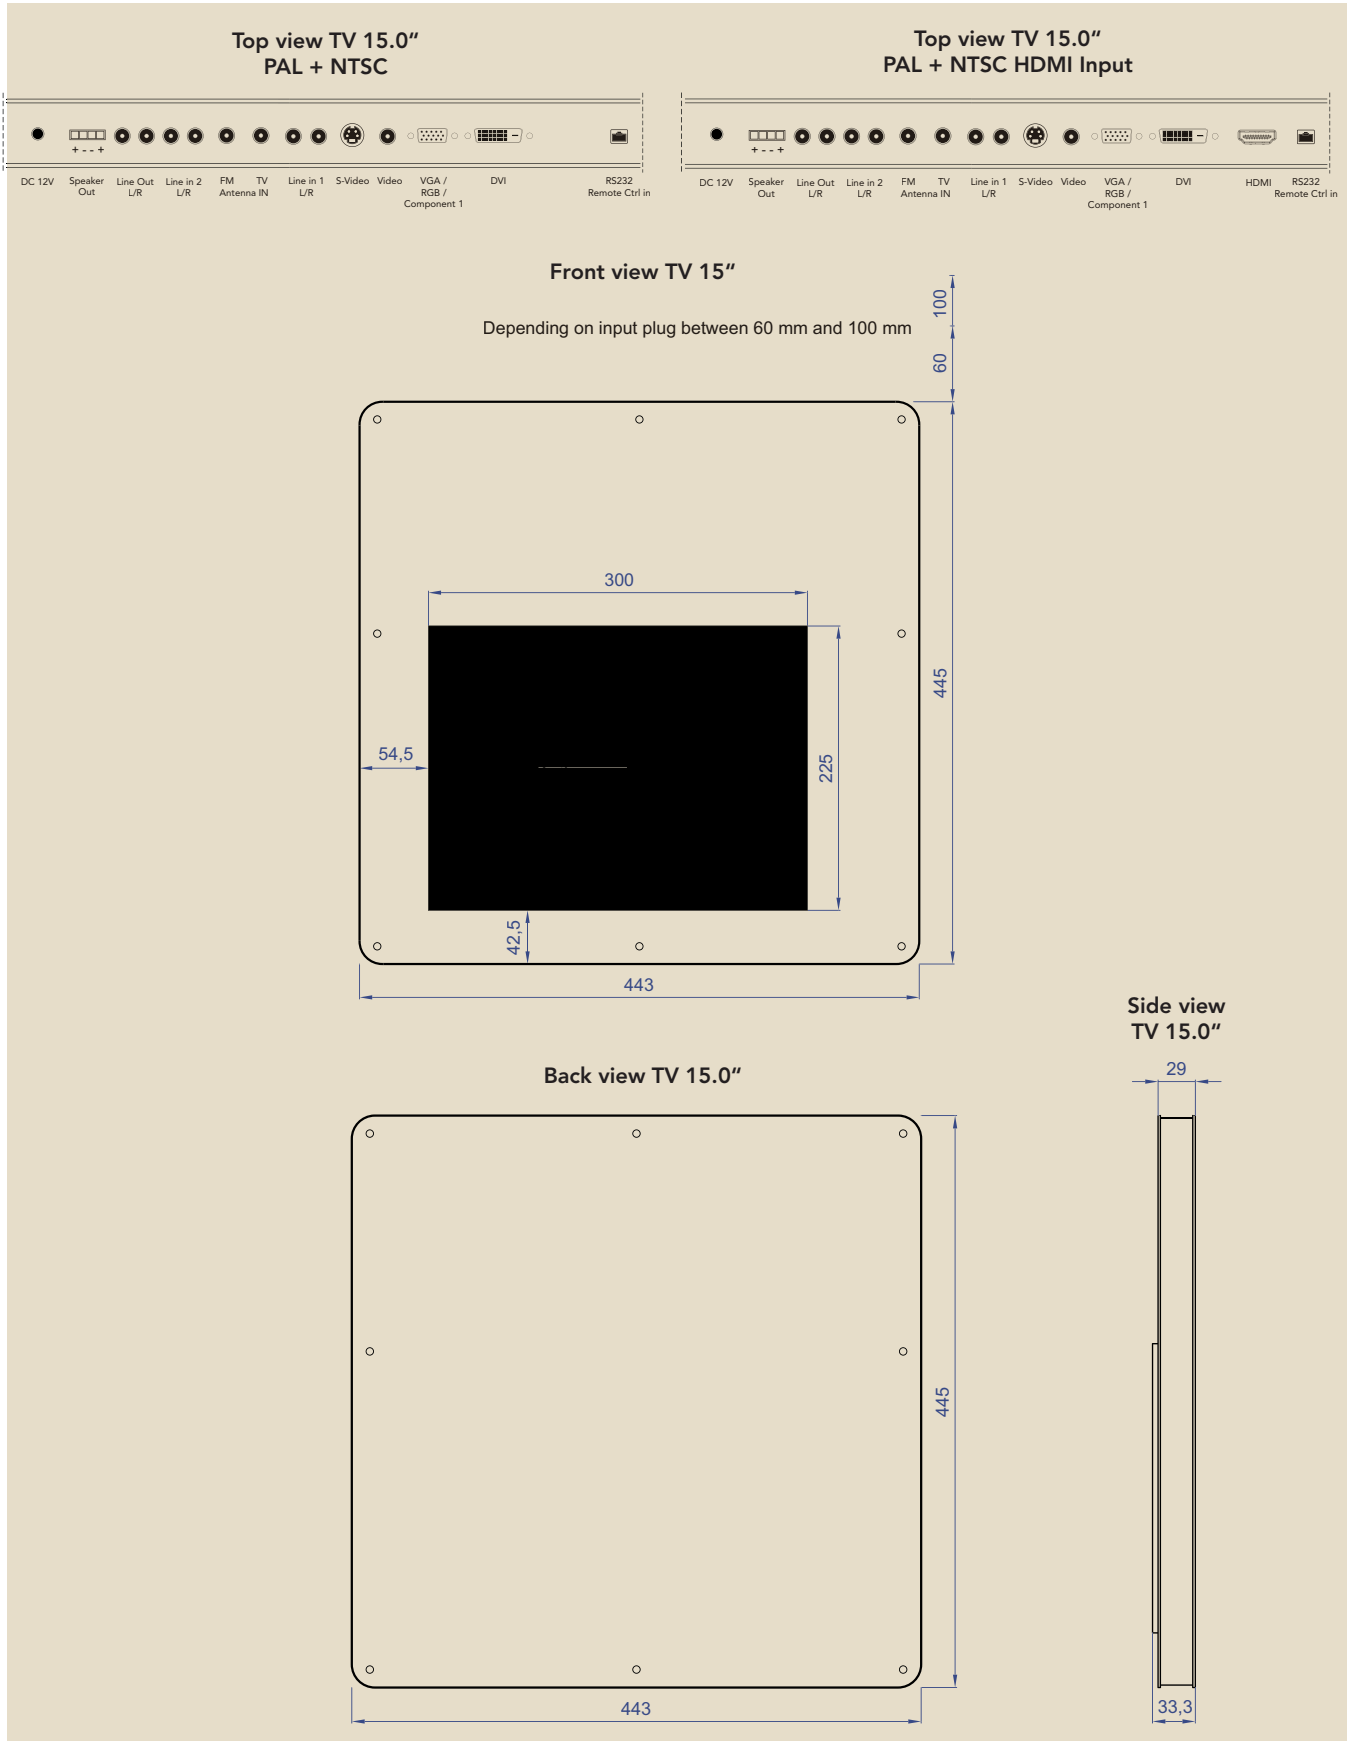

ad notam LCD TV-SERIES

TV 15.0"

Technical Datasheet: