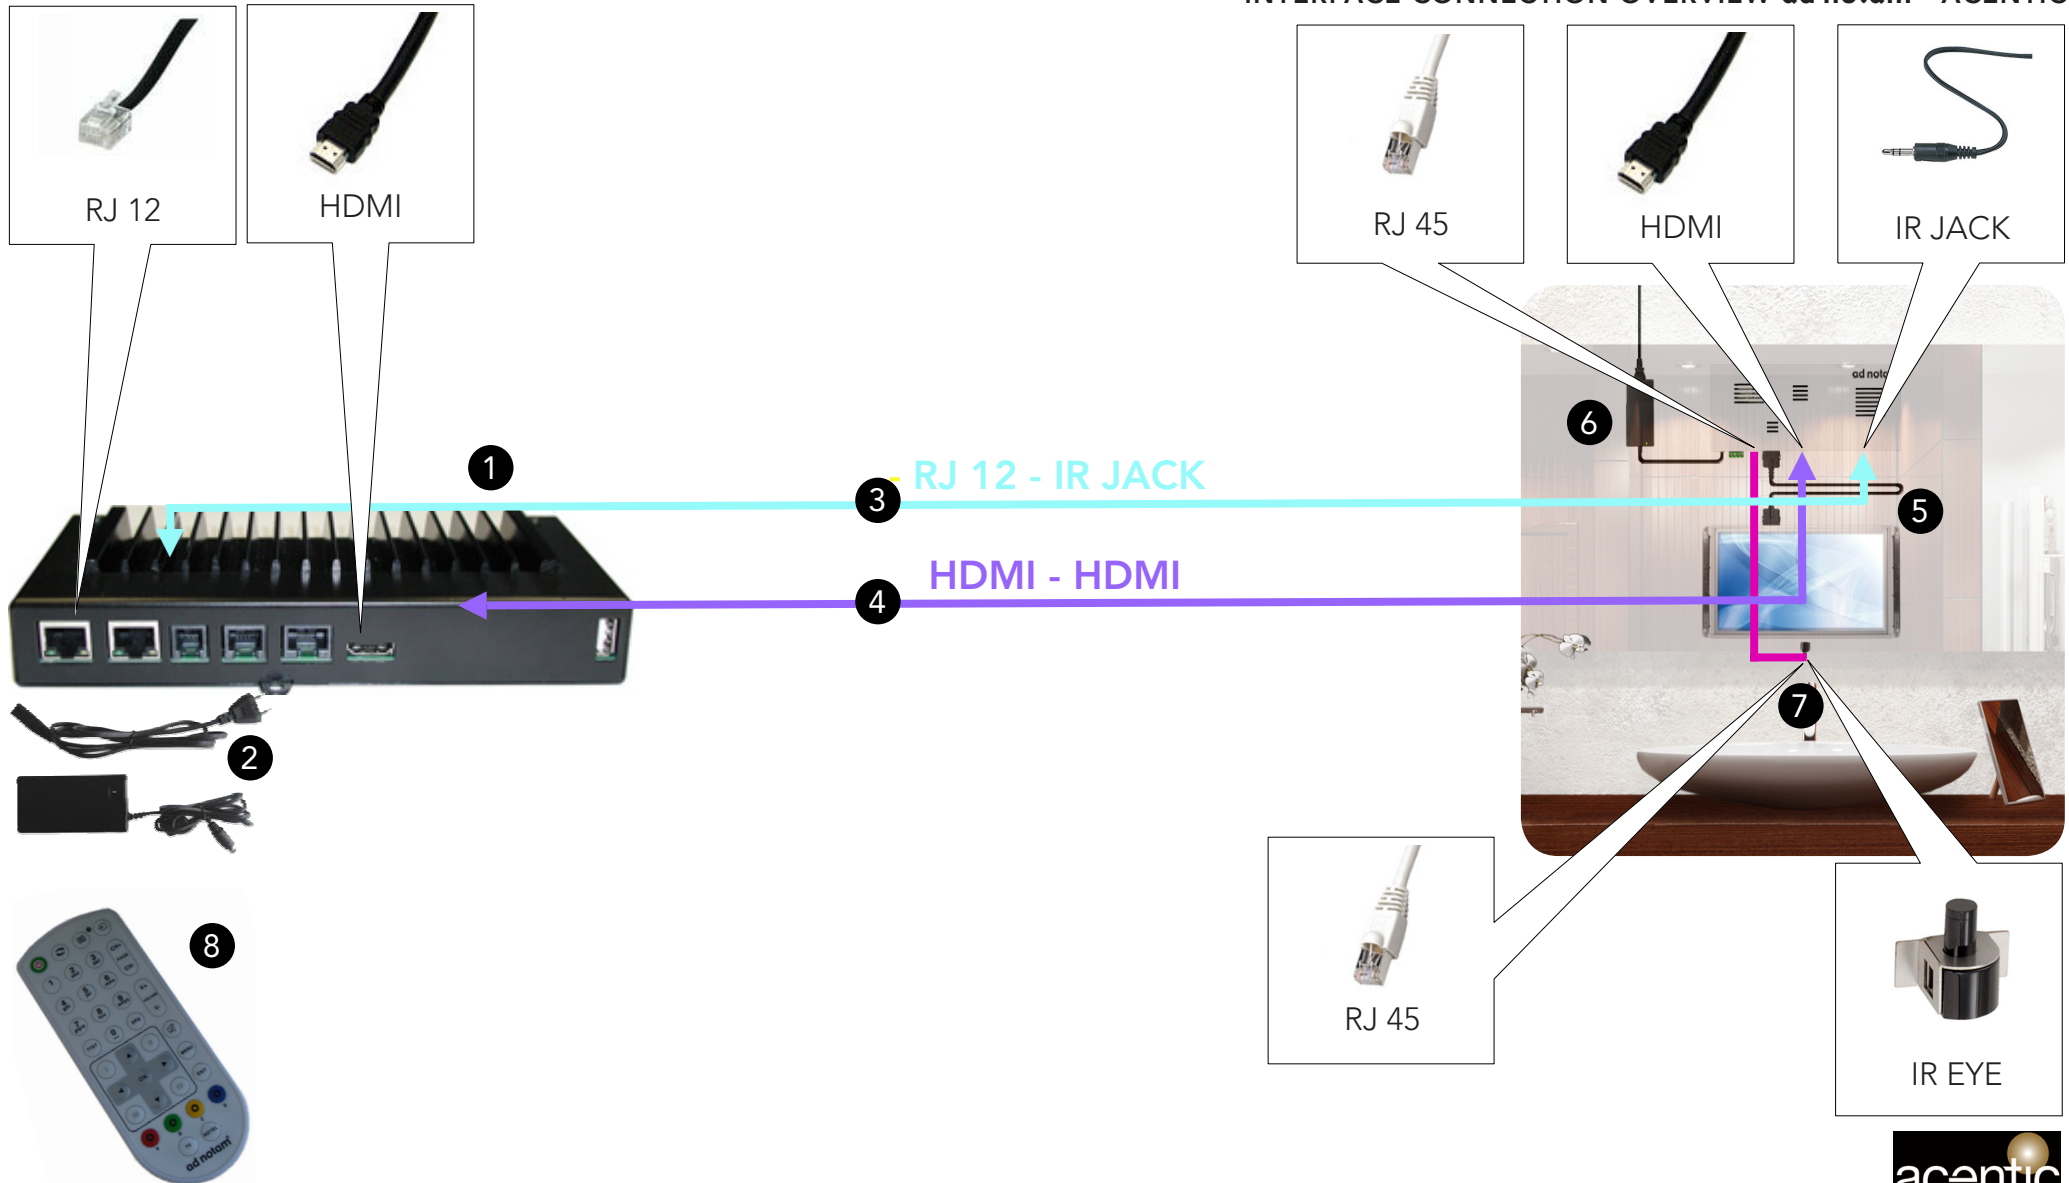

INTERACTIVE MULTIMEDIA SOLUTIONS

INTERFACE CONNECTION OVERVIEW ad notam - ACENTIC

INTERACTIVE MULTIMEDIA SYSTEMS

COMPONENTS ad notam - ACENTIC

#	Provider	Product	Type	Connections
1	ACENTIC	Set top box	Set top box	ad notam Input Box (HDMI™ input) ad notam Input Box (IR output)
2	ACENTIC	Power supply for set top box incl. power cord, Length tbd	Power supply	ACENTIC set top box (DC 12V input) Mains socket
3	ACENTIC	Customized data cable between set top box and controller unit, Length tbd	RJ 12 - IR JACK cable	ACENTIC set top box (RJ 12 input) ad notam Input Box (IR output)
4	ad notam	Commercial HDMI™ cable between set top box and controller unit, Length tbd	HDMI™ - HDMI™ cable	ACENTIC set top box (HDMI™ input) ad notam Input Box (HDMI™ input)
5	ad notam	Flat panel display with external controller unit (Input Box) incl. CCH 36pin Connection Cable	Monitor system	ACENTIC set top box (HDMI™ input) ACENTIC set top box (RJ 12 input) ad notam IR eye (RJ 45 input)
6	ad notam	66W / 5.5A power supply for monitor system incl. power cord, length 720mm	Power supply	ad notam Input Box (DC 12V input) Mains Socket
7	ad notam	Infrared remote control receiver incl. RJ 45 patch cable, Length tbd	Remote control receiver	ad notam IR eye (RJ 45 input) ad notam Input Box (RJ 45 input)
8	ad notam	Waterproof Universal & Learning Infrared Remote Control	Remote control	n.a.

INTERACTIVE MULTIMEDIA SOLUTIONS

SERIAL CONNECTION CABLE ad notam - ACENTIC