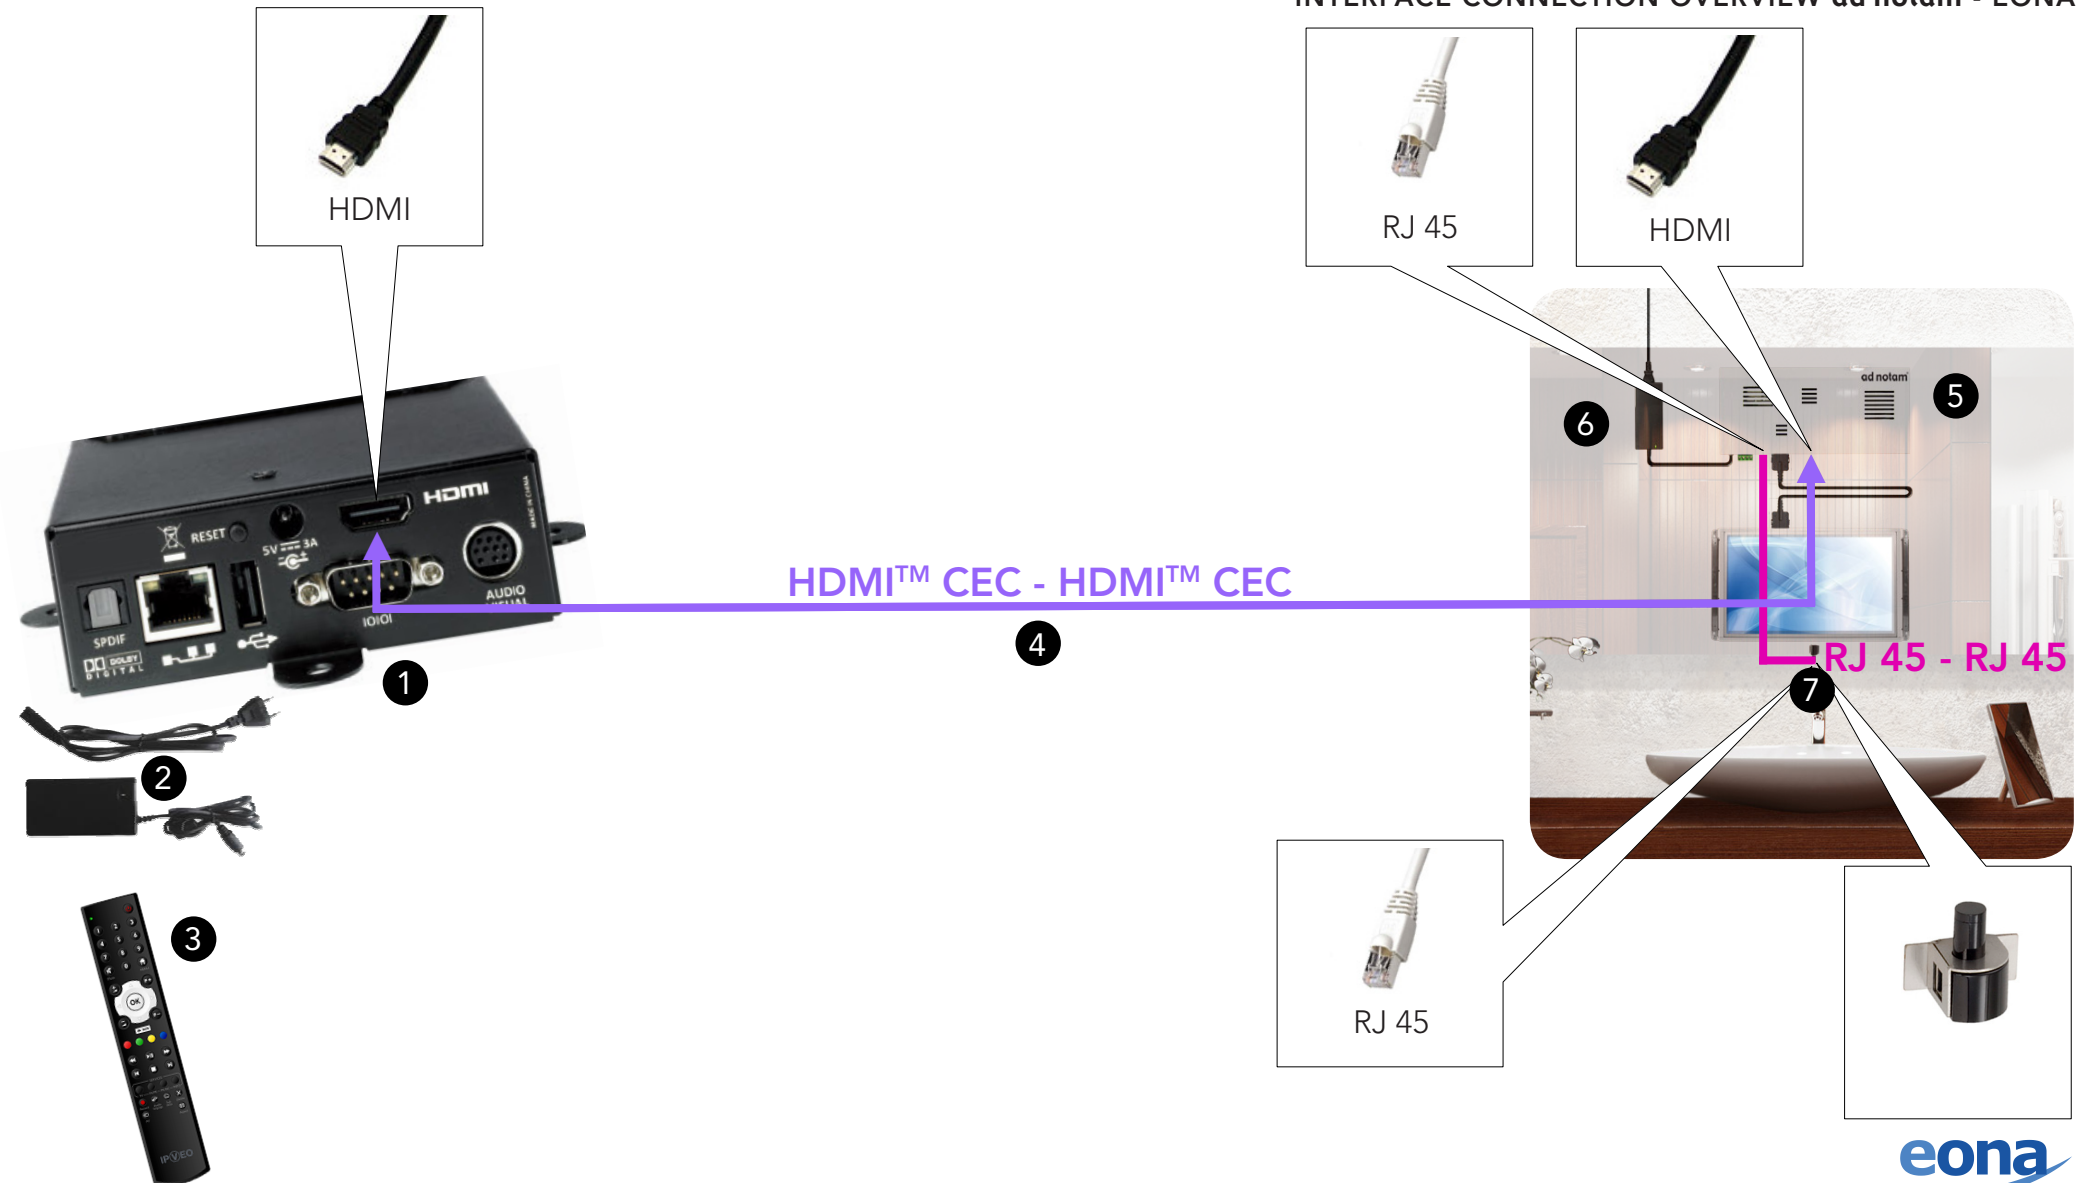

INTERACTIVE MULTIMEDIA SOLUTIONS

INTERFACE CONNECTION OVERVIEW ad notam - EONA

INTERACTIVE MULTIMEDIA SYSTEMS

COMPONENTS ad notam - EONA

#	Provider	Product	Type	Connections
1	EONA	Set Top Box	Set Top Box	ad notam Input Box (HDMI™ Input)
2	EONA	Power Supply for Set Top Box incl. Power Cord, Length tbd	Power Supply	EONA Set Top Box (DC 12V Input) Mains Socket
3	EONA	IPVEO Infrared Remote Control	Remote Control	n.a.
4	EONA	HDMI™ CEC Cable between Set Top Box and Controller Unit, Length tbd	HDMI™ - HDMI™ Cable	EONA Set Top Box (HDMI™ Input) ad notam Input Box (HDMI™ Input)
5	ad notam	Flat Panel Display with external Controller Unit (Input Box) incl. CCH 36pin Connection Cable	Monitor System	EONA Set Top Box (HDMI™ Input) ad notam IR Eye (RJ 45 Input)
6	ad notam	66W / 5.5A Power Supply for Monitor System incl. Power Cord, Length 720mm	Power Supply	ad notam Input Box (DC 12V Input) Mains Socket
7	ad notam	Infrared Remote Control Receiver incl. RJ 45 Patch Cable, Length tbd	Remote Control Receiver	ad notam IR Eye (RJ 45 Input) ad notam Input Box (RJ 45 Input)