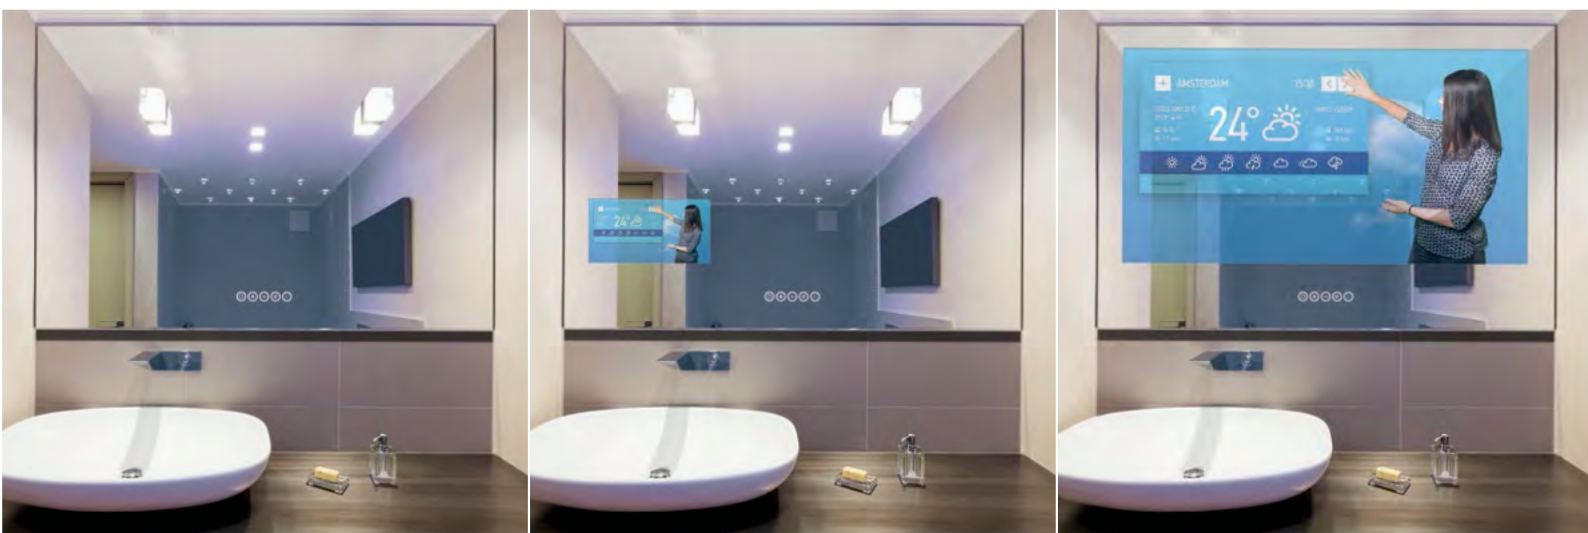

The Mirror TV ASCENT raises the quality and usability of a Mirror TV to the highest degree. A mirror with natural colors with the TV off; a 13" infotainment system; a stunning 42" display! Choose the perfect complement for your interior design.

ADJUSTABLE IMAGE AREA

Combines a fully-fledged 13" vanity mirror and a 42" MIRROR IMAGE® Display in a single device. Position the window and change from 13" to 42" picture size.

TOUCH KEYPAD

Adjust your picture size with a single touch. 5 buttons embedded into the face of the mirror to have everything under "touch" control!

Off

Small Screen

Full Screen

Don't miss your favorite TV show

News and weather forecast to be always up to date

Go WI-FI! Play contents from other devices

Enjoy your favorite music, photo & video

GLASS- AND MIRROR TYPES