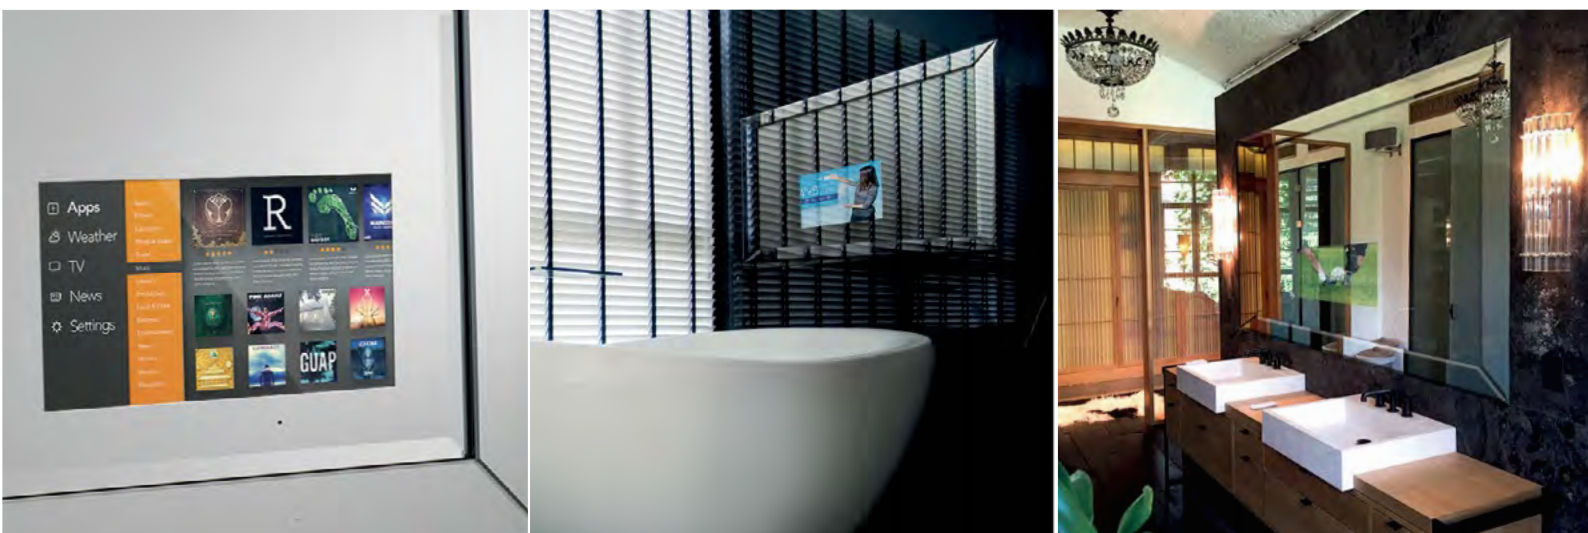

HERITAGE SERIES HIGH TECH MASTERPIECES

The MIRROR TV Heritage is the solution for combining new technologies with the classic and elegant look of the past.

Don't resign the style of the good old days –

Get ready for the day ahead with a good mood!

MORE TIME FOR YOURSELF

Take a proactive approach by finding relief from everyday tension. Don't rush, enjoy a relaxing bath as you never did before!

BEVELED MIRROR FRAME

With timeless classic design and the latest technologies you can add a media boost to any room, all with the ease of hanging a picture.