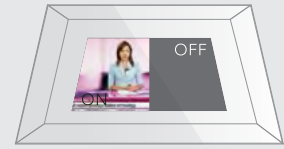

MORE TIME FOR YOURSELF

Take a proactive approach by finding relief from everyday tension. Don't rush, enjoy a relaxing bath as you never did before!

BEVELED MIRROR FRAME

With timeless classic design and the latest technologies you can add a media boost to any room, all with the ease of hanging a picture.

Don't miss your favorite TV show

News and weather forecast to be always up to date

Go WI-FI! Play contents from other devices

Enjoy your favorite music, photo & video

GLASS- AND MIRROR TYPES

CRYSTAL MIRROR

Offers the best natural reflection possible.

AVAILABLE OPTIONS

MIRROR SIZE	700x800mm	1000x800mm	1200x800mm
SCREEN SIZES	18.5" TFT		
MOUNTING	On-Wall		
MIRROR TYPES	Crystal Mirror		
ACCESSORIES	Digital Set Top Box T/S2 Digital Set Top Box IPTV Digital Signage Player Hardware Slimline RC		